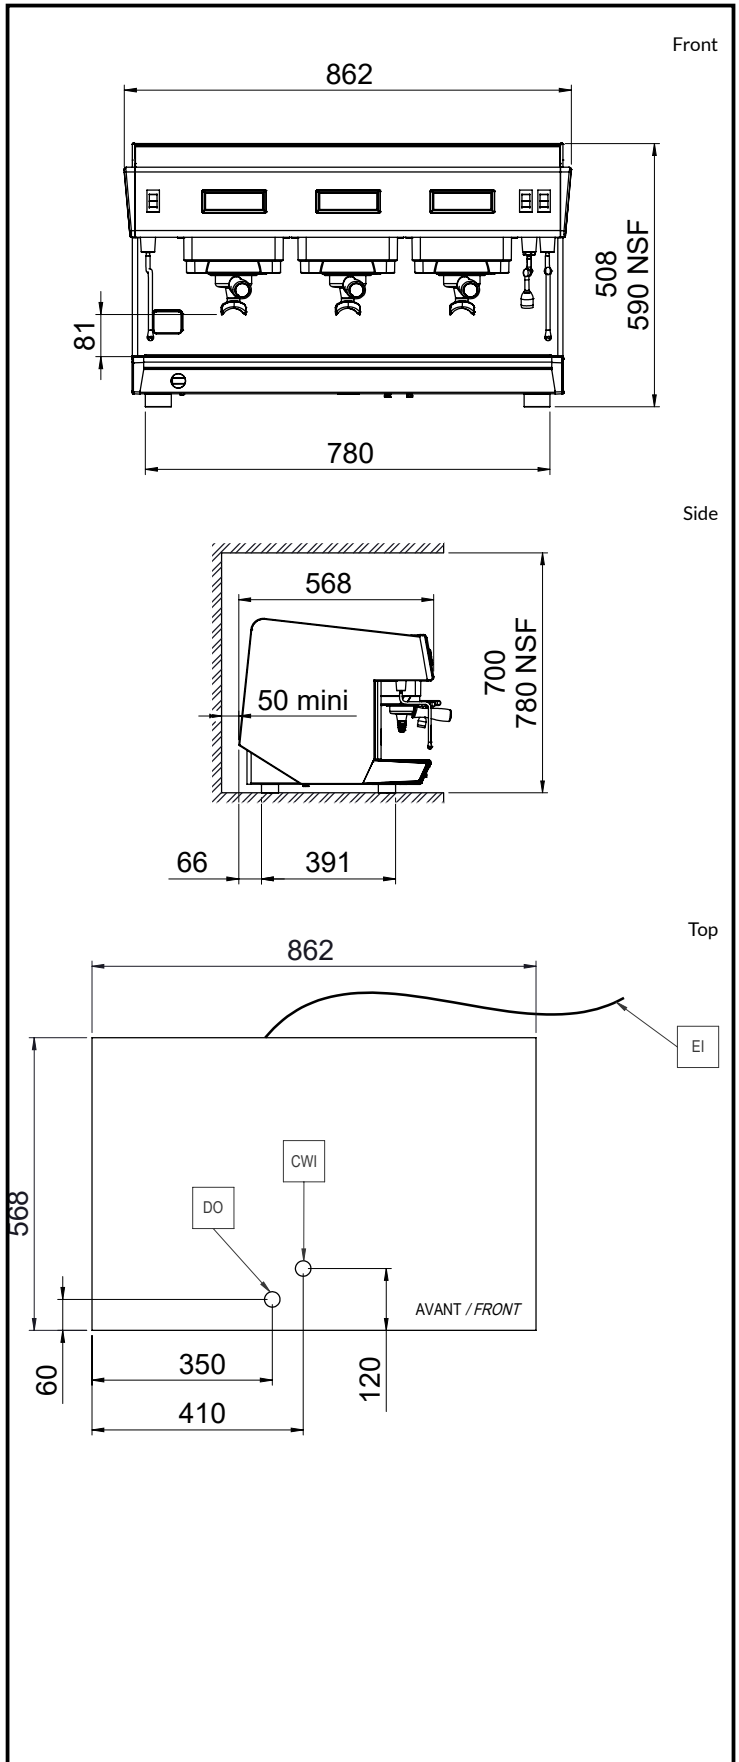

Classic 3 groups

Electric

Supply voltage: 400 V/3N ph/50 Hz

Electrical power max: 4.7 kW

Plug type: Cable without plug

Water:

Cold water temperature (min/max): 5 / 60 °C

Key Information:

Net weight: 76 kg

Shipping volume: 0.8 m³

Sustainability

Current consumption: 7.2 Amps

Certifications

The company reserves the right to make modifications to the products without prior notice. All information correct at time of printing.